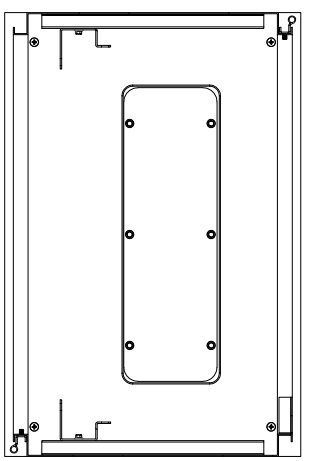

FRONT VIEW

SIDE VIEW

SECTION AA

SECTION BB

SECTION CC

**MATERIAL**  
 BODY: 1.5mm GALVANISED STEEL SHEET  
 DOOR: 1.5mm GALVANISED STEEL SHEET  
 SEAL: POLYURETHANE  
 SURFACE TREATMENT: POWDER-COAT 80-120micron

PROTECTION: IP66 IK10, NEMA4  
 STANDARD: IEC/EN/AS60529

© IP ENCLOSURES 2018.  
 THIS DRAWING SHALL NOT BE COPIED OR REPRODUCED  
 WITHOUT AUTHORISATION FROM IP ENCLOSURES.  
 www.ipenclosures.com.au

Item#	Quantity	TradeName, designation, material, dimension etc.	Article No./Reference	Scale
IP	1	12RU 600x600x400 IP66 19" DATA RACK	12RU 600x600x400 IP66 19" DATA RACK	1:10
IP	1	IP-S0606040-01	IP-S0606040-01	1/1"