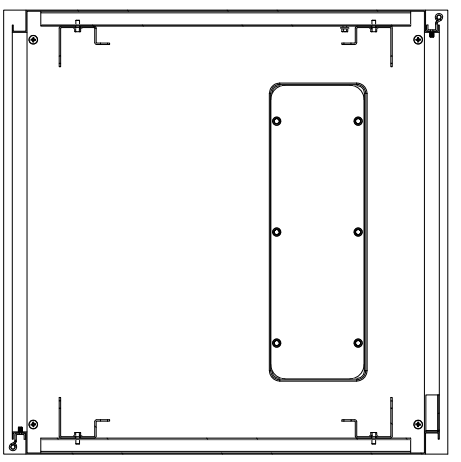

FRONT VIEW

SIDE VIEW

SECTION AA

SECTION BB

SECTION CC

**MATERIAL**  
 BODY: 1.5mm 316 STAINLESS STEEL  
 DOOR: 1.5mm 316 STAINLESS STEEL  
 19" DATA RACK RAILS: 1.5mm 316 STAINLESS STEEL  
 SEAL: POLYURETHANE

**PROTECTION:** IP66 IK10, NEMA4  
**STANDARD:** IEC/EN/AS60529

Item#	Quantity	Thickness, designation, material, dimension etc.	Article No./Reference	Scale
IP	1	IP	IP-SS01606060-01	1:10
IP	1	IP	IP-SS01606060-01	1:10