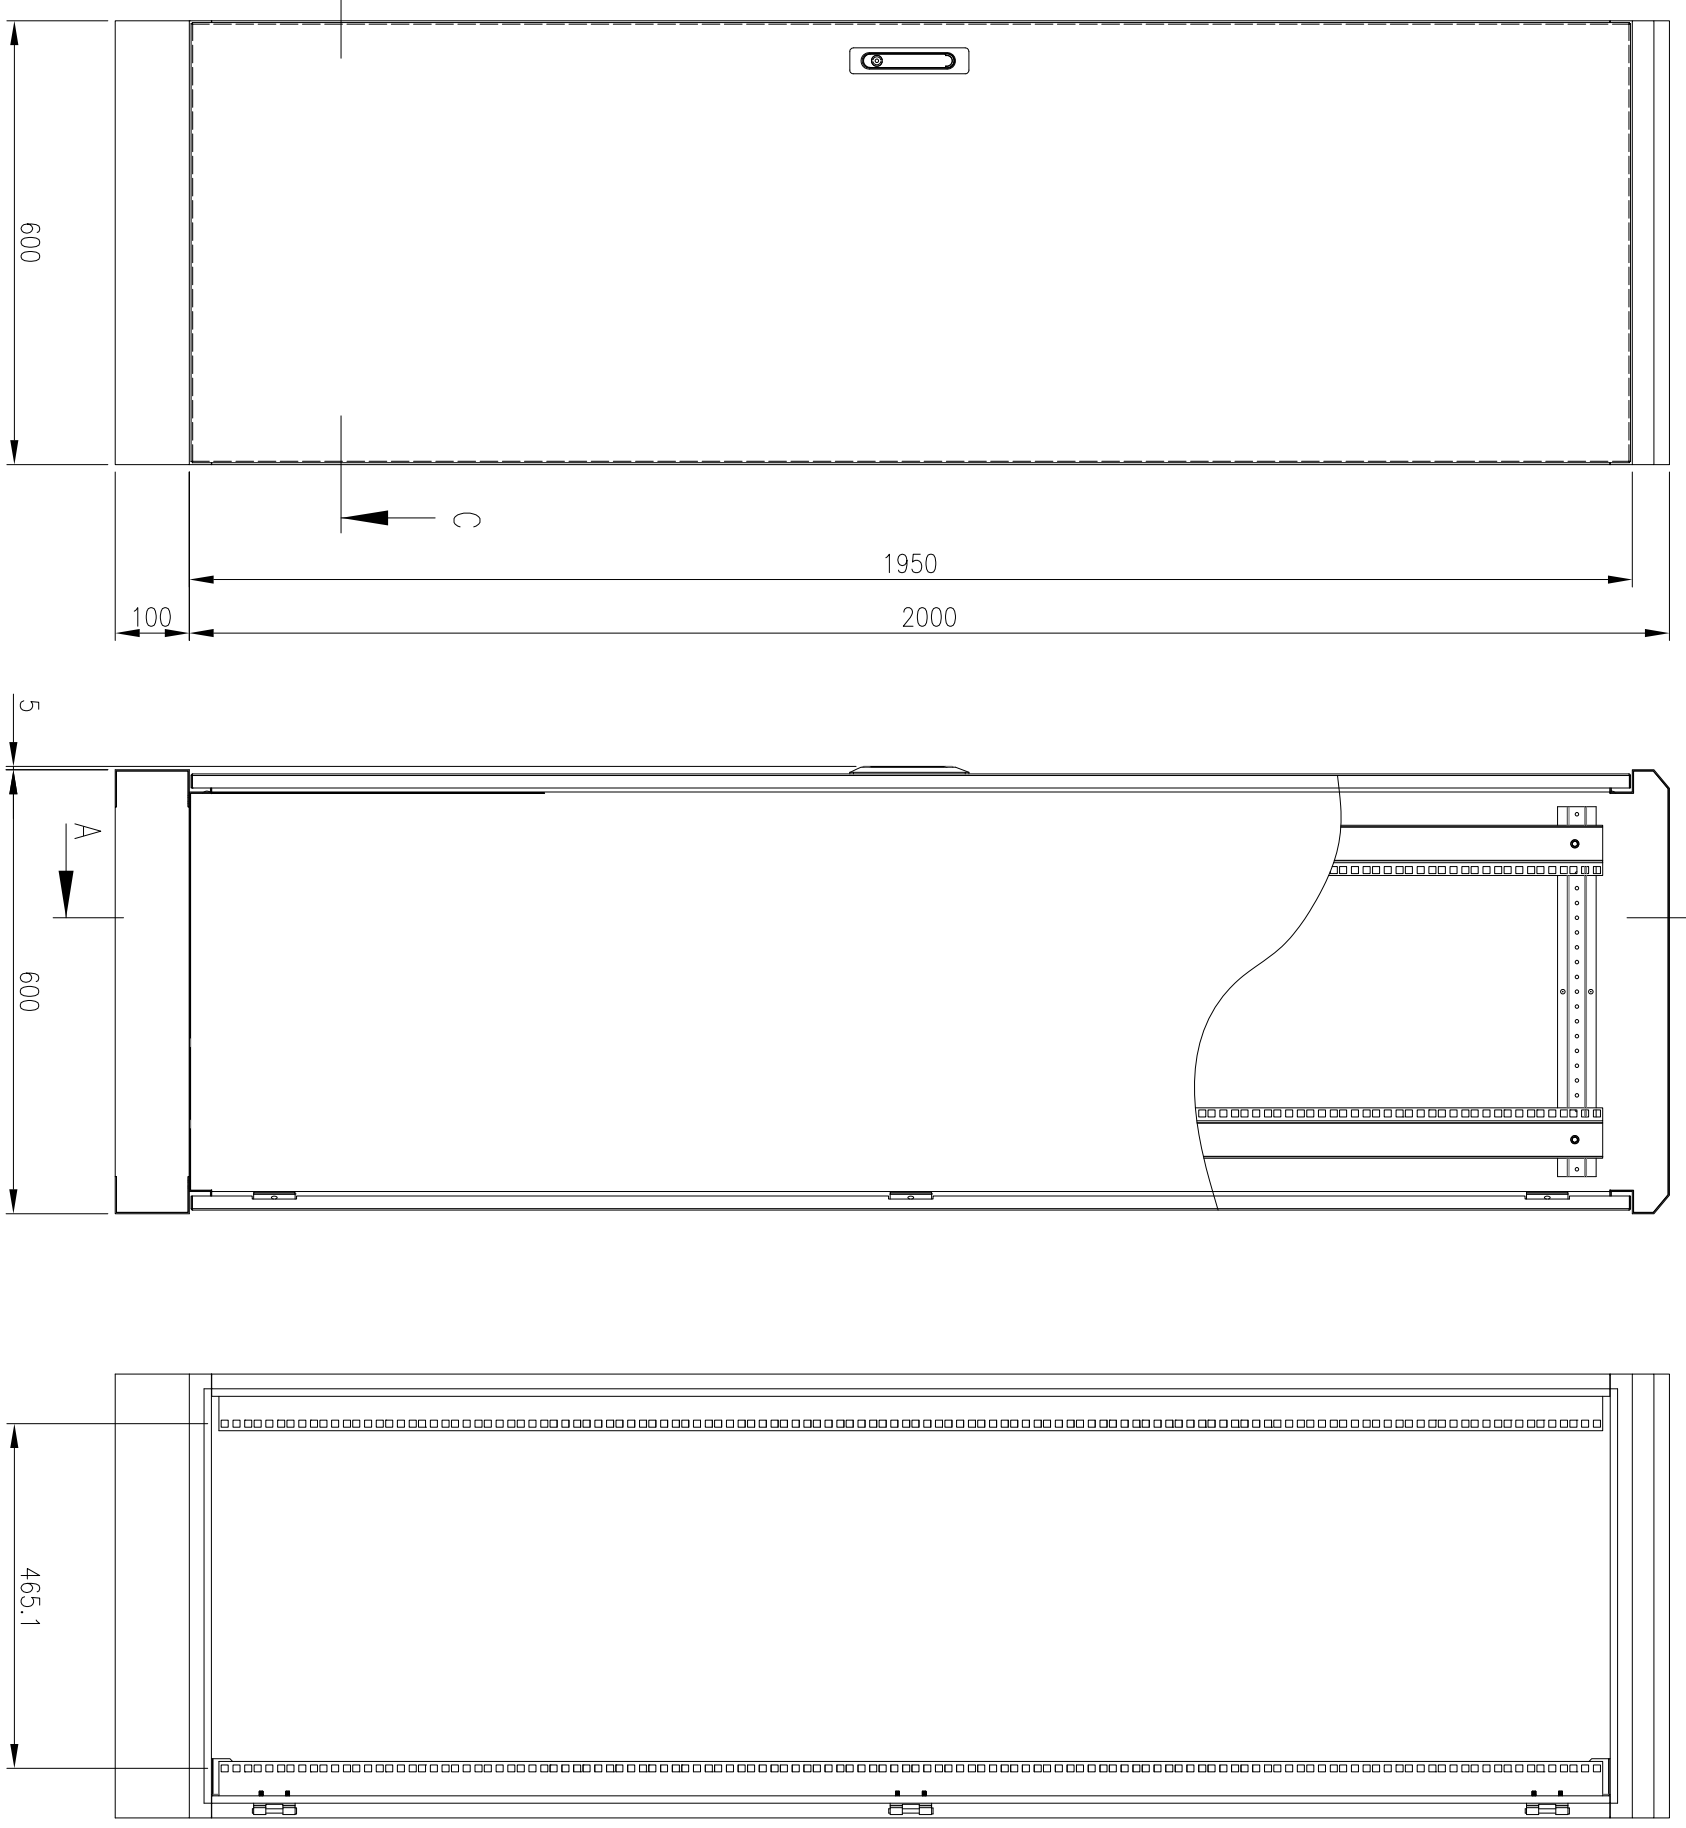

SECTION CC

MATERIAL
 BODY: 1.5mm 316 STAINLESS STEEL
 DOOR: 1.5mm 316 STAINLESS STEEL
 19" DATA RACK RAILS: 1.5mm 316 STAINLESS STEEL
 SEAL: POLYURETHANE

PROTECTION: IP66 IK10, NEMA4
 STANDARD: IEC/EN/AS60529

FRONT VIEW

SIDE VIEW

SECTION AA

© IP ENCLOSURES 2018.
 THIS DRAWING SHALL NOT BE COPIED OR REPRODUCED
 WITHOUT AUTHORISATION FROM IP ENCLOSURES.
 www.ipenclosures.com.au

| Item# | Quantity | PartName, designation, material, dimension etc. | Article No./Reference | Scale |
|-------|----------|---|-------------------------------|-------|
| IP | 1 | 42RU 316SS IP66 19" DATA RACK | 42RU 316SS IP66 19" DATA RACK | 1:10 |
| IP | 1 | IP-SS02006060-01 | IP-SS02006060-01 | 1/1" |