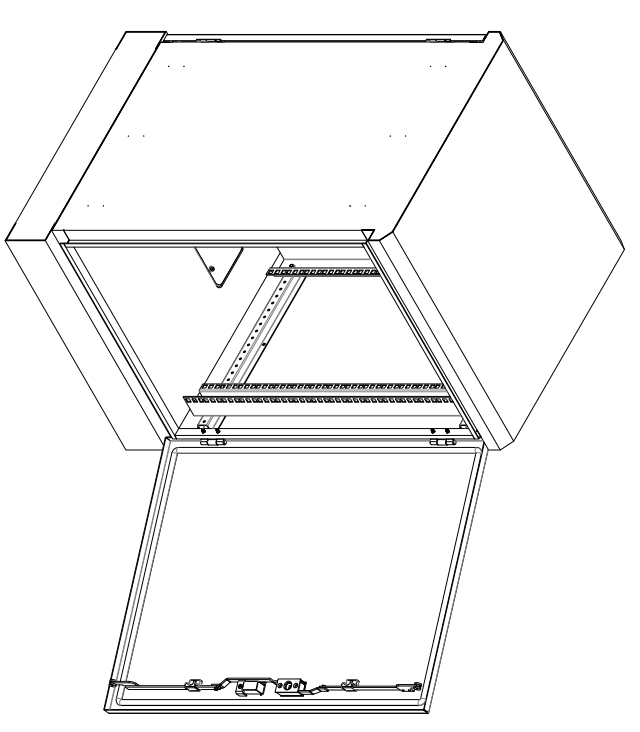

FRONT VIEW

SIDE VIEW

SECTION AA

SECTION BB

SECTION CC

MATERIAL
 BODY: 1.5mm 316 STAINLESS STEEL
 DOOR: 1.5mm 316 STAINLESS STEEL
 19" DATA RACK RAILS: 1.5mm 316 STAINLESS STEEL
 SEAL: POLYURETHANE

PROTECTION: IP66 IK10, NEMA4
STANDARD: IEC/EN/AS60529

Item#	Quantity	PartName, designation, material, dimension etc.	Article No./Reference	Scale
IP	1	16RU 316SS IP66 19" DATA RACK	IP-SSD806060-01	1:10

© IP ENCLOSURES 2018.
 THIS DRAWING SHALL NOT BE COPIED OR REPRODUCED
 WITHOUT AUTHORISATION FROM IP ENCLOSURES.
 www.ipenclosures.com.au