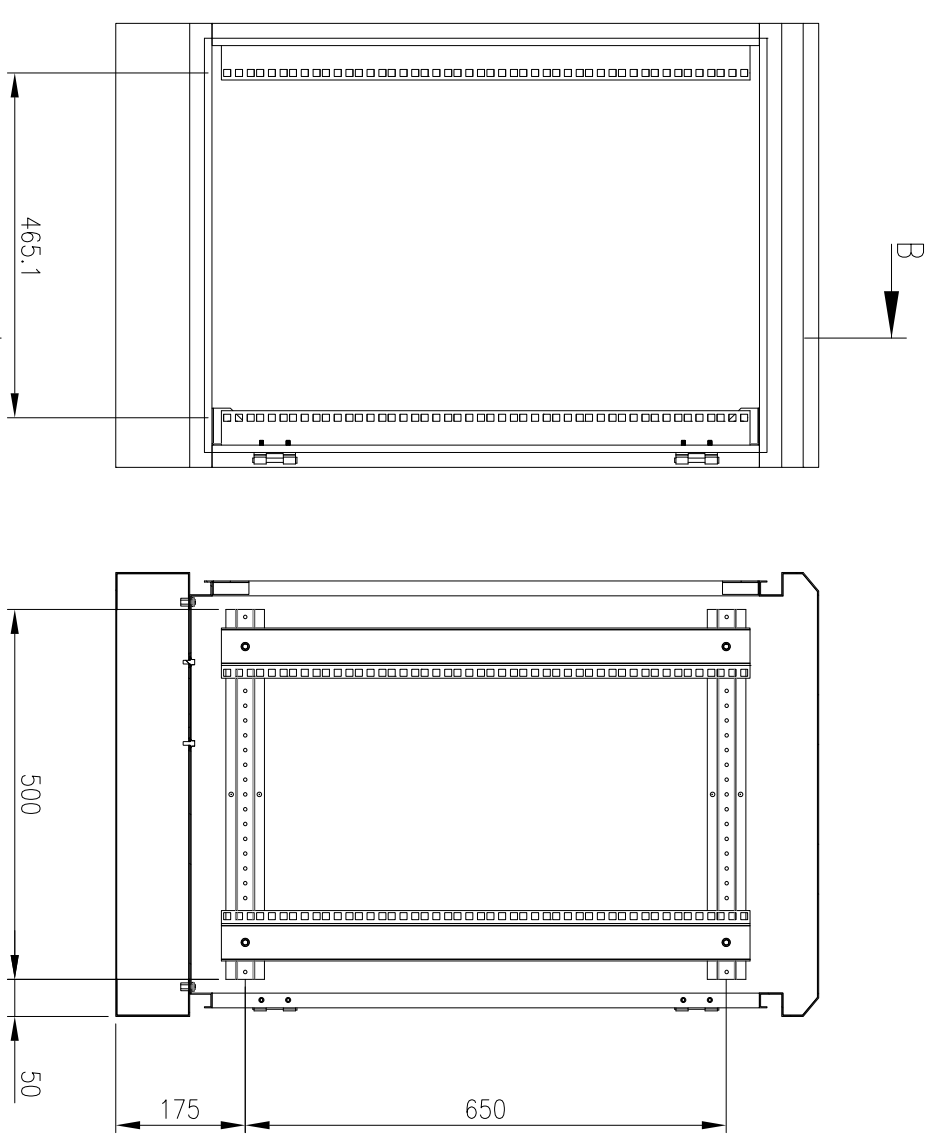

FRONT VIEW

SIDE VIEW

SECTION AA

SECTION BB

SECTION CC

MATERIAL
 BODY: 1.5mm 316 STAINLESS STEEL
 DOOR: 1.5mm 316 STAINLESS STEEL
 19" DATA RACK RAILS: 1.5mm 316 STAINLESS STEEL
 SEAL: POLYURETHANE

PROTECTION: IP66 IK10, NEMA4
STANDARD: IEC/EN/AS60529

Item#	Quantity	PartName, designation, material, dimension etc.	Article No./Reference	Scale
IP	1	16RU 316SS IP66 19" DATA RACK	IP-SSD806060-01	1:10

© IP ENCLOSURES 2018.
 THIS DRAWING SHALL NOT BE COPIED OR REPRODUCED
 WITHOUT AUTHORISATION FROM IP ENCLOSURES.
 www.ipenclosures.com.au