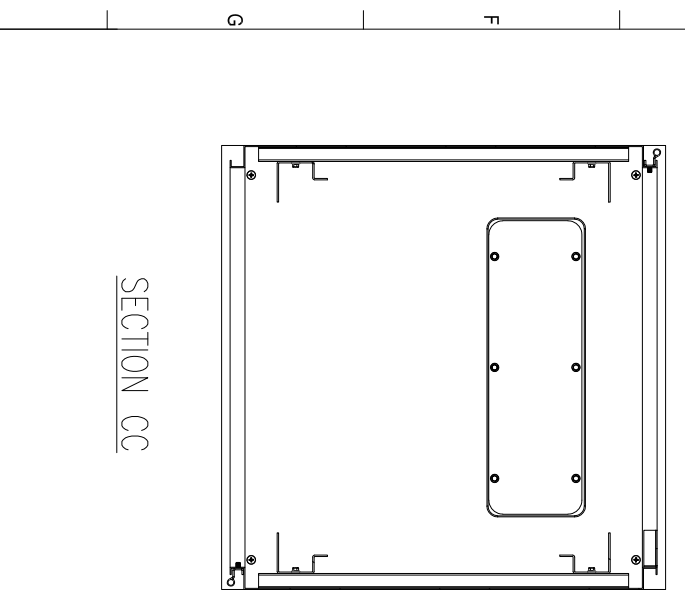

FRONT VIEW

SIDE VIEW

SECTION AA

SECTION BB

SECTION CC

MATERIAL
 BODY: 1.5mm 316 STAINLESS STEEL
 DOOR: 1.5mm 316 STAINLESS STEEL
 19" DATA RACK RAILS: 1.5mm 316 STAINLESS STEEL
 SEAL: POLYURETHANE

PROTECTION: IP66 IK10, NEMA4
STANDARD: IEC/EN/AS60529

Item#	Quantity	PartName, designation, material, dimension etc.	Article No./Reference	Scale
IP	1	16RU 316SS IP66 19" DATA RACK	IP-SSD806060-01	1:10

© IP ENCLOSURES 2018.
 THIS DRAWING SHALL NOT BE COPIED OR REPRODUCED
 WITHOUT AUTHORISATION FROM IP ENCLOSURES.
 www.ipenclosures.com.au