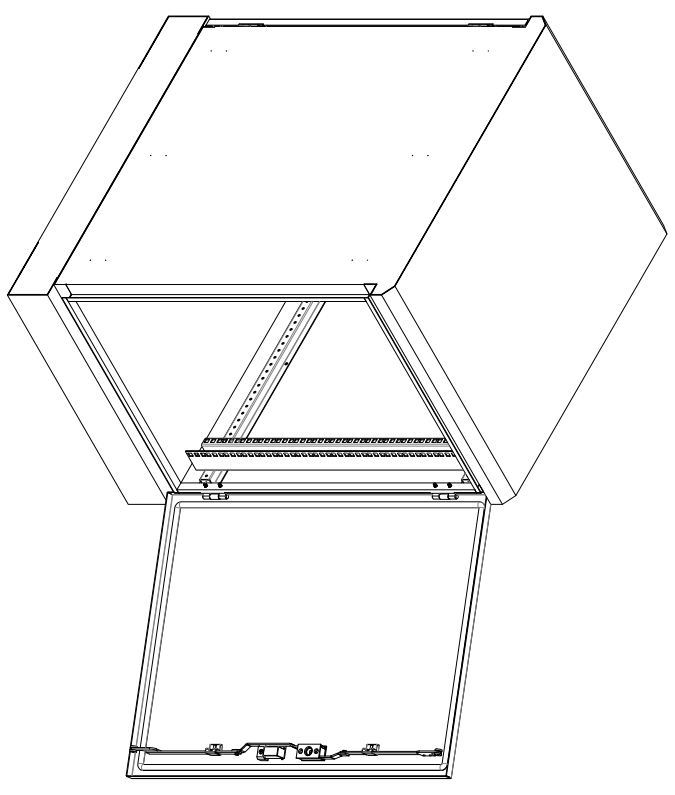

SECTION CC

MATERIAL
 BODY: 1.5mm 316 STAINLESS STEEL
 DOOR: 1.5mm 316 STAINLESS STEEL
 19" DATA RACK RAILS: 1.5mm 316 STAINLESS STEEL
 SEAL: POLYURETHANE

PROTECTION: IP66 IK10, NEMA4
 STANDARD: IEC/EN/AS60529

© IP ENCLOSURES 2018.
 THIS DRAWING SHALL NOT BE COPIED OR REPRODUCED
 WITHOUT AUTHORISATION FROM IP ENCLOSURES.
 www.ipenclosures.com.au

Item#	Quantity	TradeName, designation, material, dimension etc.	Article No./Reference
IP	1	19" DATA RACK	
IP	1	19" DATA RACK	